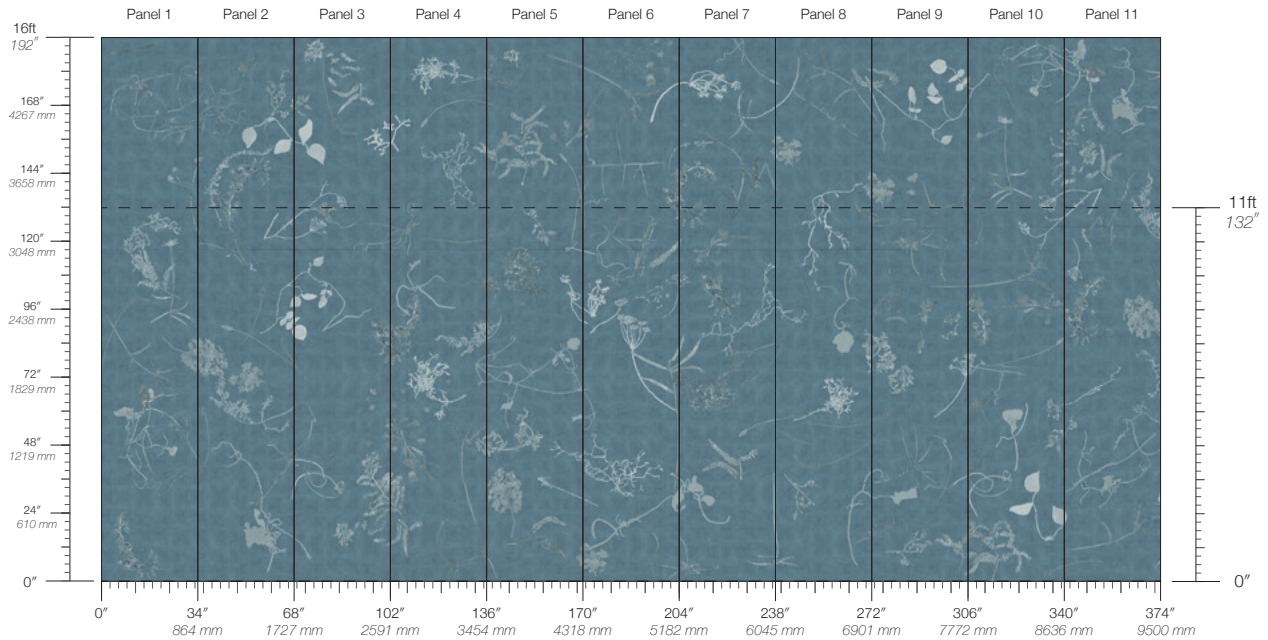

MAINTENANCE
Water-based cleanser

ORIGIN
USA

DISCLAIMER
Panel maps represent mural artwork only. Reference the physical sample for color and texture.

PANEL WIDTH
34" / 864 mm trimmed

FLAMMABILITY
ASTM E84 Adhered Class A

DETAILS
Custom options available

PANEL HEIGHT
132" / 3353 mm standard
192" / 4877 mm extended

ENVIRONMENTAL
Formaldehyde Free,
Heavy Metal Free

PRICE
Available upon request

Eden Hyacinth

Suitable for residential and some commercial projects