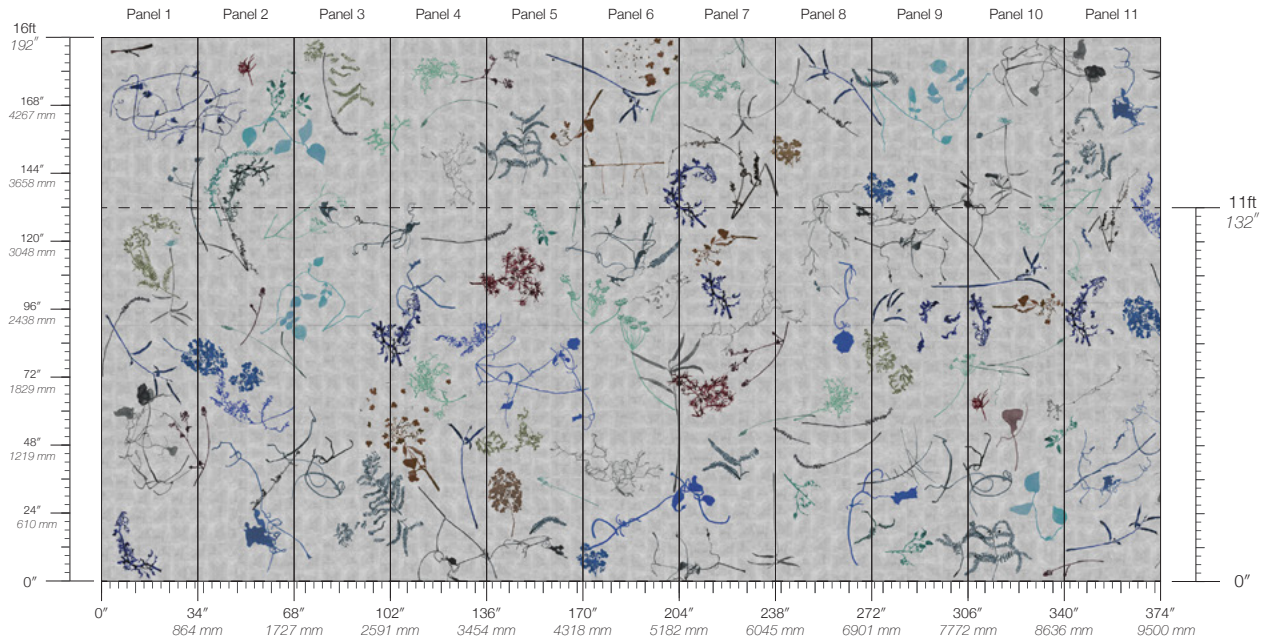

DETAILS
Custom options available

PANEL HEIGHT
132" / 3353 mm standard
192" / 4877 mm extended

ENVIRONMENTAL
Formaldehyde Free,
Heavy Metal Free

PRICE
Available upon request

Eden Juniper

Suitable for residential and some commercial projects

COLOR
Juniper

STOCK
Made to order

REPEAT
Non-repeating

CONTACT
sales@calicowallpaper.com
+1 718 243 1705
57 Lispenard Street
New York, NY 10013 USA

ITEM
3605

MINIMUM
1 panel

LEAD TIME
4 weeks to print

CONTENT
Dutch Metal Leaf