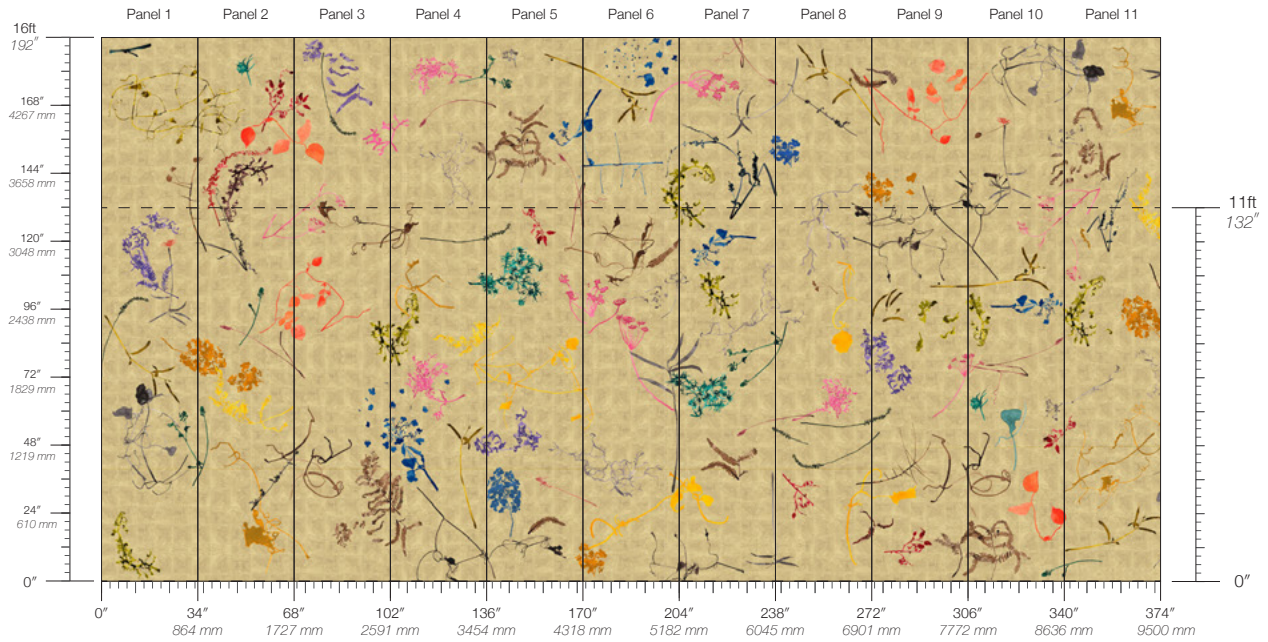

MAINTENANCE
Water-based cleanser

ORIGIN
USA

DISCLAIMER
Panel maps represent mural artwork only. Reference the physical sample for color and texture.

PANEL WIDTH
34" / 864 mm trimmed

FLAMMABILITY
ASTM E84 Adhered Class A

DETAILS
Custom options available

PANEL HEIGHT
132" / 3353 mm standard
192" / 4877 mm extended

ENVIRONMENTAL
Formaldehyde Free,
Heavy Metal Free

PRICE
Available upon request

Eden Mulberry

Suitable for residential and some commercial projects

COLOR
Mulberry

STOCK
Made to order

REPEAT
Non-repeating

CONTACT
sales@calicowallpaper.com
+1 718 243 1705
57 Lispenard Street
New York, NY 10013 USA

ITEM
3606

MINIMUM
1 panel

LEAD TIME
4 weeks to print

CONTENT
Dutch Metal Leaf