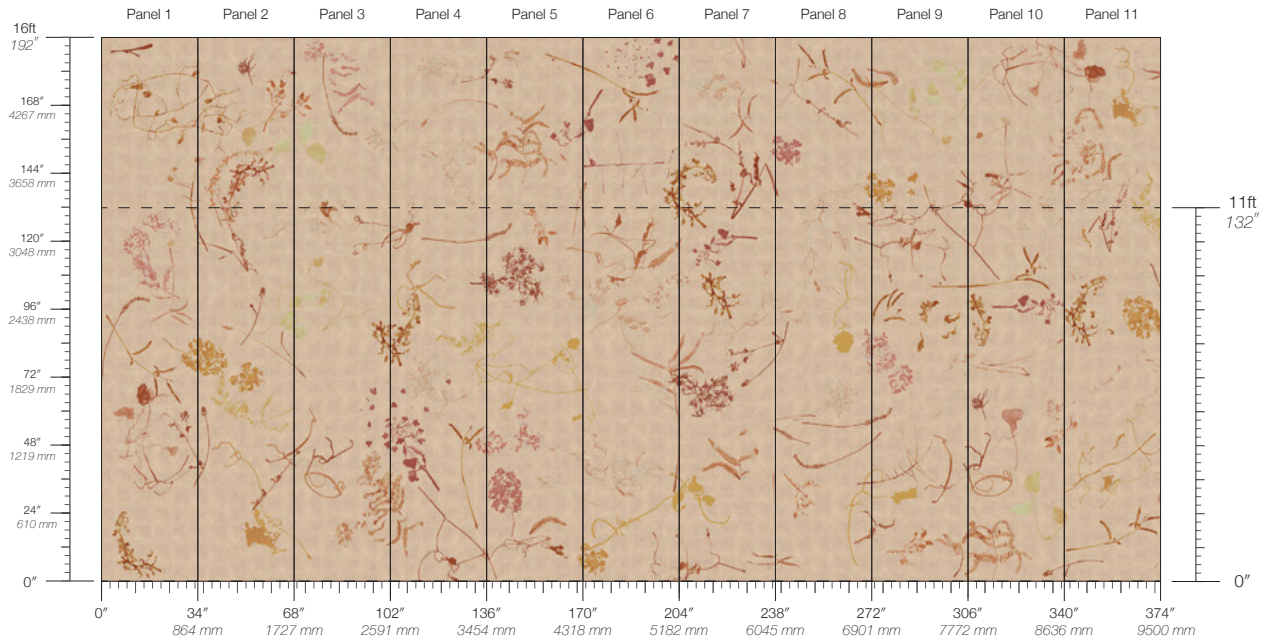

MAINTENANCE
Water-based cleanser

ORIGIN
USA

DISCLAIMER
Panel maps represent mural artwork only. Reference the physical sample for color and texture.

PANEL WIDTH
34" / 864 mm trimmed

FLAMMABILITY
ASTM E84 Adhered Class A

DETAILS
Custom options available

PANEL HEIGHT
132" / 3353 mm standard
192" / 4877 mm extended

ENVIRONMENTAL
Formaldehyde Free,
Heavy Metal Free

PRICE
Available upon request

Eden Nectar

Suitable for residential and some commercial projects

COLOR
Nectar

STOCK
Made to order

REPEAT
Non-repeating

CONTACT
sales@calicowallpaper.com
+1 718 243 1705
57 Lispenard Street
New York, NY 10013 USA

ITEM
3607

MINIMUM
1 panel

LEAD TIME
4 weeks to print

CONTENT
Dutch Metal Leaf